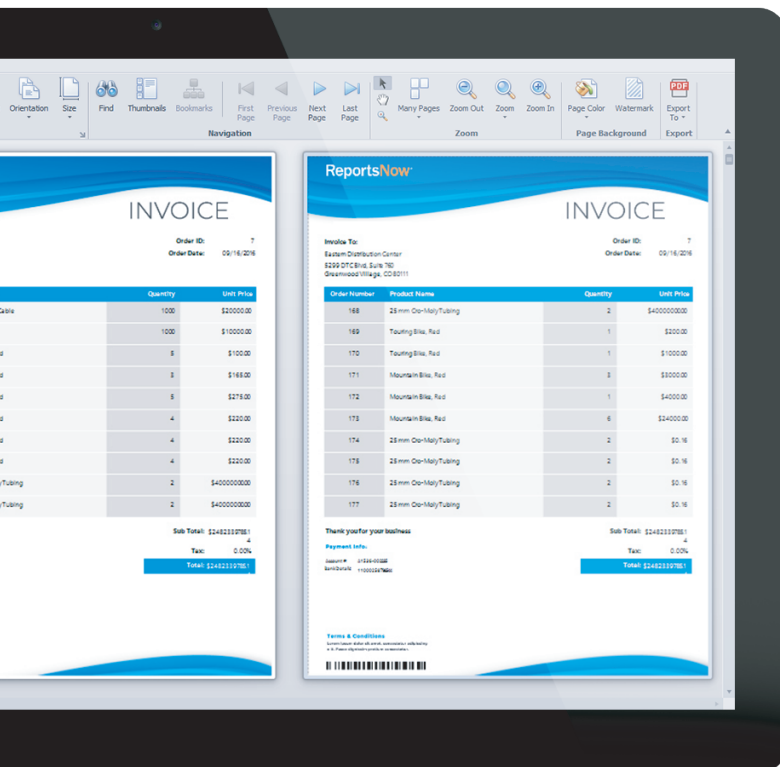

# DAS8

DAS8 is an all-in-one, JDE-centric reporting and business intelligence solution that boasts the entire spectrum of report building and distribution capabilities. DAS8 is the premier platform by which all JDE solutions are measured. DAS8 brings an added level of sophistication to any business document for stunning enterprise-level report outputs.

## Innately Intuitive

- Easy to learn and use, yet all the power needed by IT
- Centralized queries, report design, and scheduling
- Dozens of advanced calculations with a simple point-and-click
- Render Excel reports dynamic, while remaining SOX compliant
- Automatically inherited JDE security, formatting, and visual assists
- Interactive dashboards without cubes
- Insert dashboards into E1 pages and E1 apps

## Unmatched Data Access

- Query and report against both JDE or non-JDE data (Excel, SQL, Access, Oracle, DB2, cloud apps)
- Slice and dice data from any source on a single report fully interactive dashboard
- Completely automate report distribution (email, bursting, network folders, mail merge, and the Web)
- A ProReports tool to merge rich text and visualizations on an intuitive design surface for vivid printouts
- Dashboards consumable on any machine or device